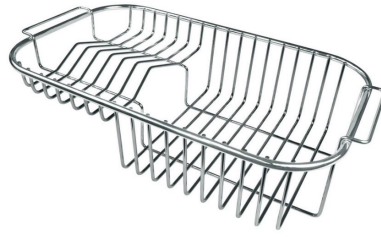

## OPTIONAL ACCESSORIES

Cestello inox 8612 000

Glass chopping board 8631 300

HPDE Chopping board 8657 001

HPDE Twin chopping board 8644 101

Iroko-wood chopping board with stainless steel colander 8644 042

Iroko-wood sliding chopping board 8644 041

Iroko-wood twin chopping board 8644 004

Stainless steel plate rack 8100 303

White bowl 8153 100

Glass chopping board 8633 300

Graters kit with ring-holder and food collection tray 8159 101

Iroko-wood chopping board 8646 000

Iroko-wood sliding chopping board 8643 000

Stainless steel plate rack 8100 301

**WARNING:**

The accessories 8159101, 8100303,8151000 are only usable in combination with 8644101