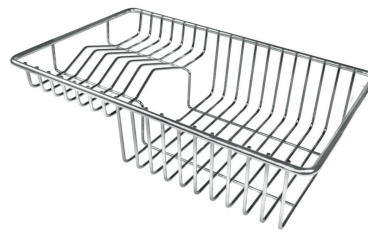

Stainless steel plate rack 8100 303