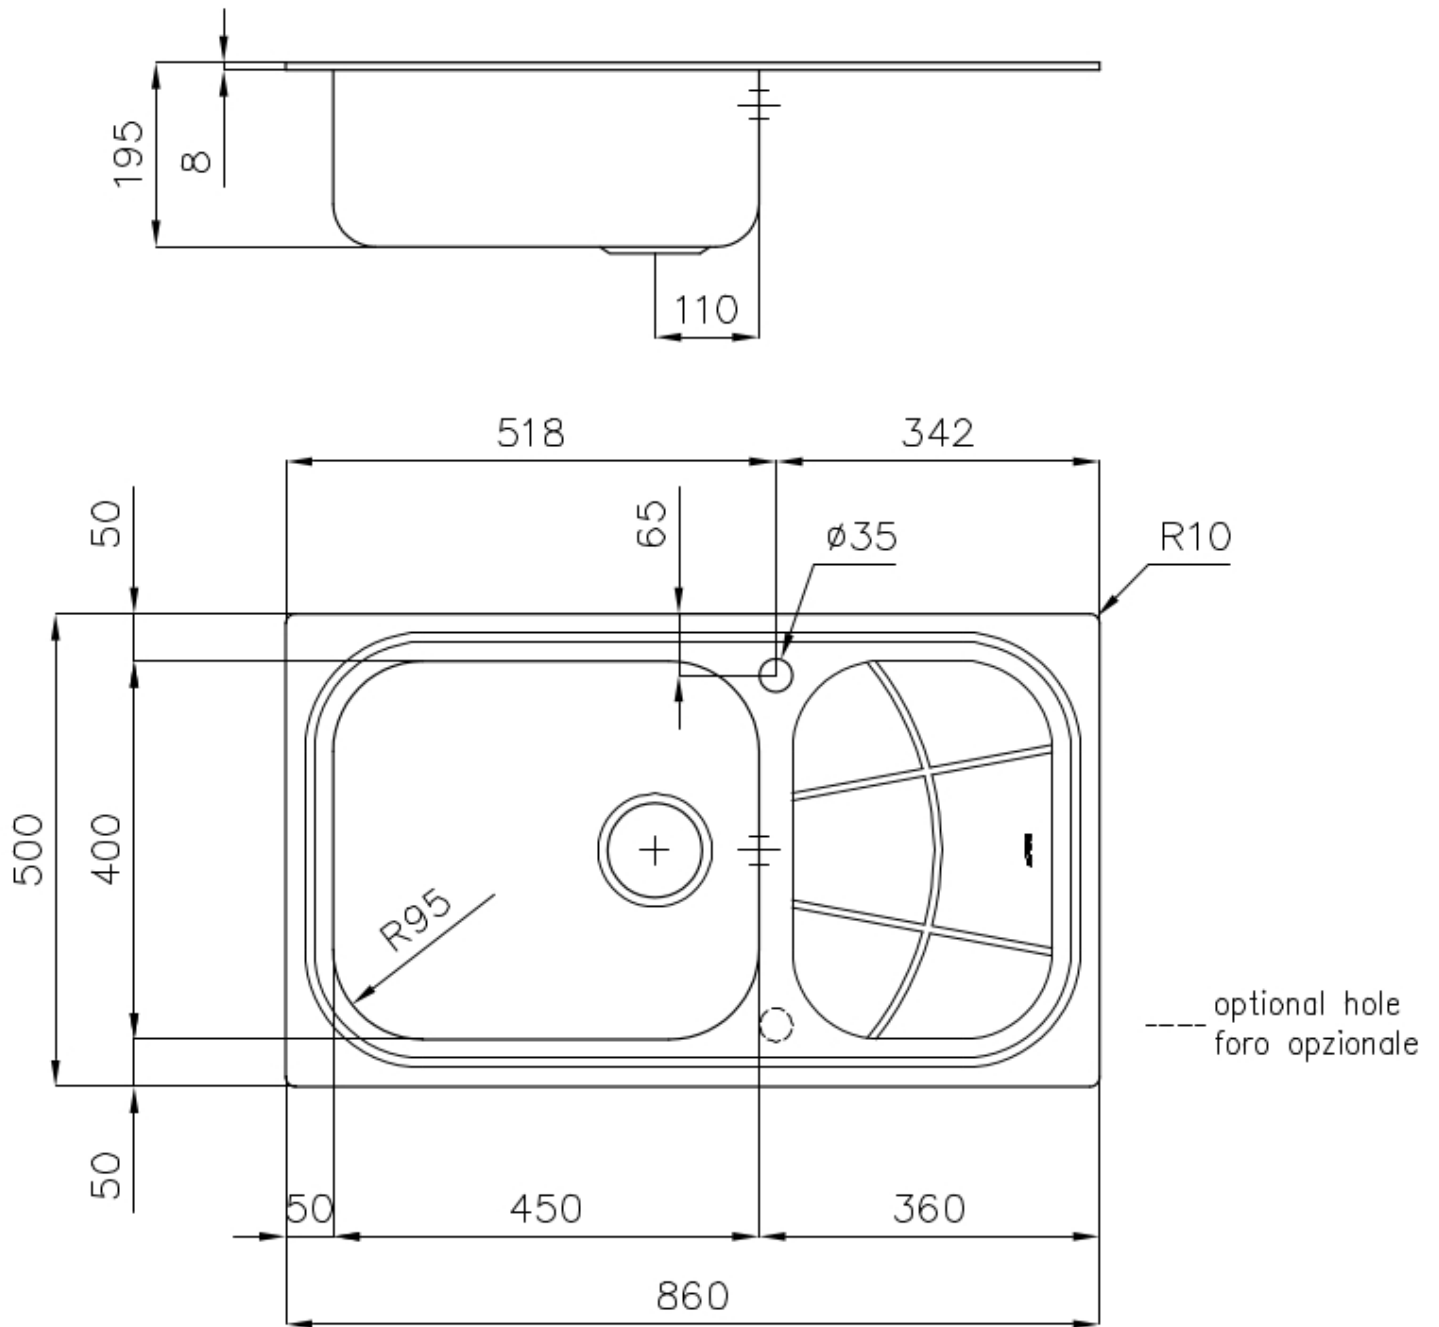

Base 60 cm

Dimensions 860x500 mm

Standard fittings Fixing hooks, gasket, drain, overflow and siphon, boxed packing

Mixer holes 1 standard hole - 2nd hole on request

Built-in hole 840x480 mm

Drainer Yes

Width 86 cm

Bowl dimension 450x400mm

Number of bowls 1 bowl

Waste fitting 3,5" drain

FEATURES

2nd / 3rd hole available The sink can be customized with the execution on request of additional holes, usable for double-hole mixers, for remote controlled drains or for the installation of soap dispensers. The positions are marked on the drawings with dotted line holes.

Basket 3,5" waste fitting The drain is equipped with a large 3.5" drain, with the practical basket cap that prevents the discharge of solid parts.

Sliding brackets

TECHNICAL DATA

GALLERY

OPTIONAL ACCESSORIES