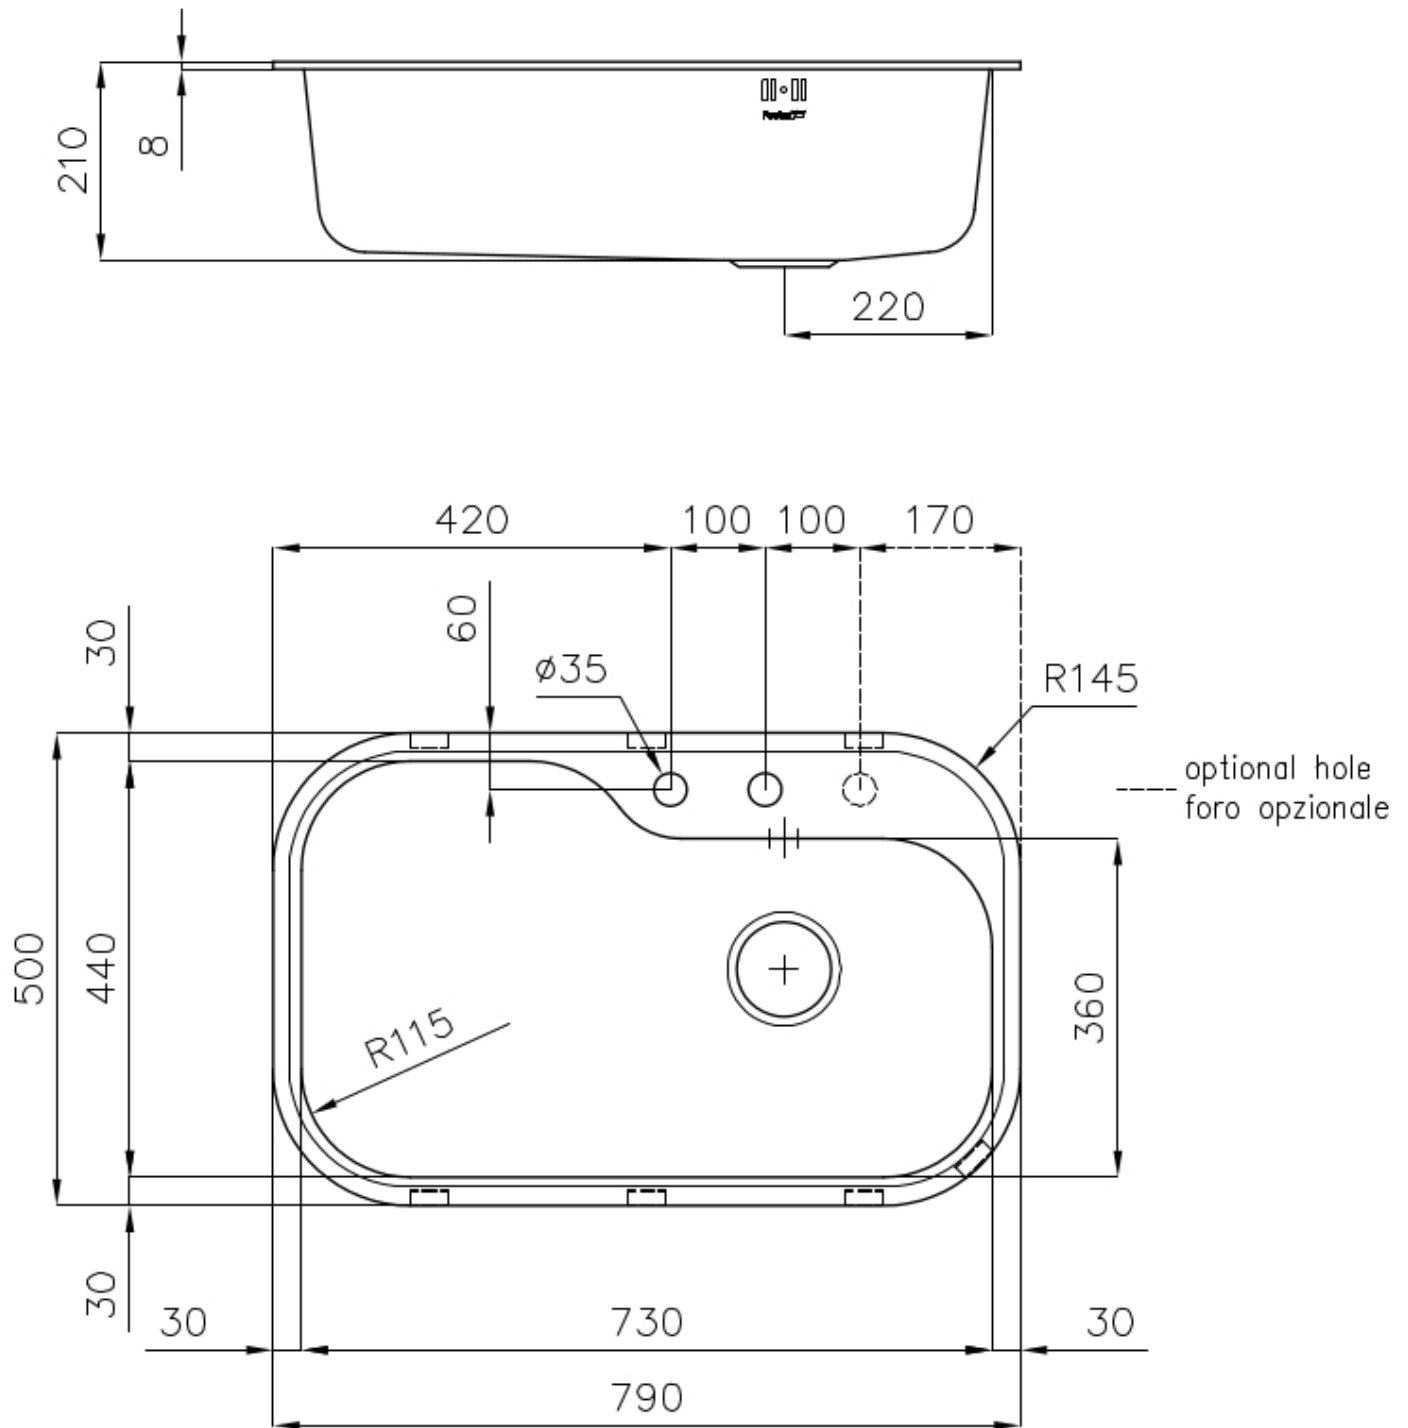

TECHNICAL DATA